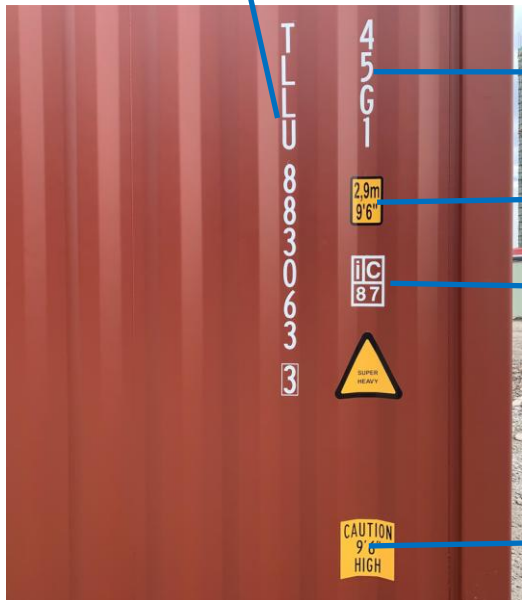

EQUIPMENT CODE STANDARD “ECS”

Revised 11 June 2025

Dry Van Container – component codes, reference guide.

Luiz Gonçalves
technical@iiicl.org

**Mass Markings
MMI**

**Serial Number
& Check Digit
MSN**

**Size & Type
Markings
MST**

**Height Markings
MHT**

**UIC Decal
MUI**

**Height Caution Markings
MCH**

**Header Extension Plate
HEP**

**Roof Corner Gusset
RCG**

**High Cube Stripes
MHC**

**Cam Keeper
RCK**

**Rail Assembly
RLA**