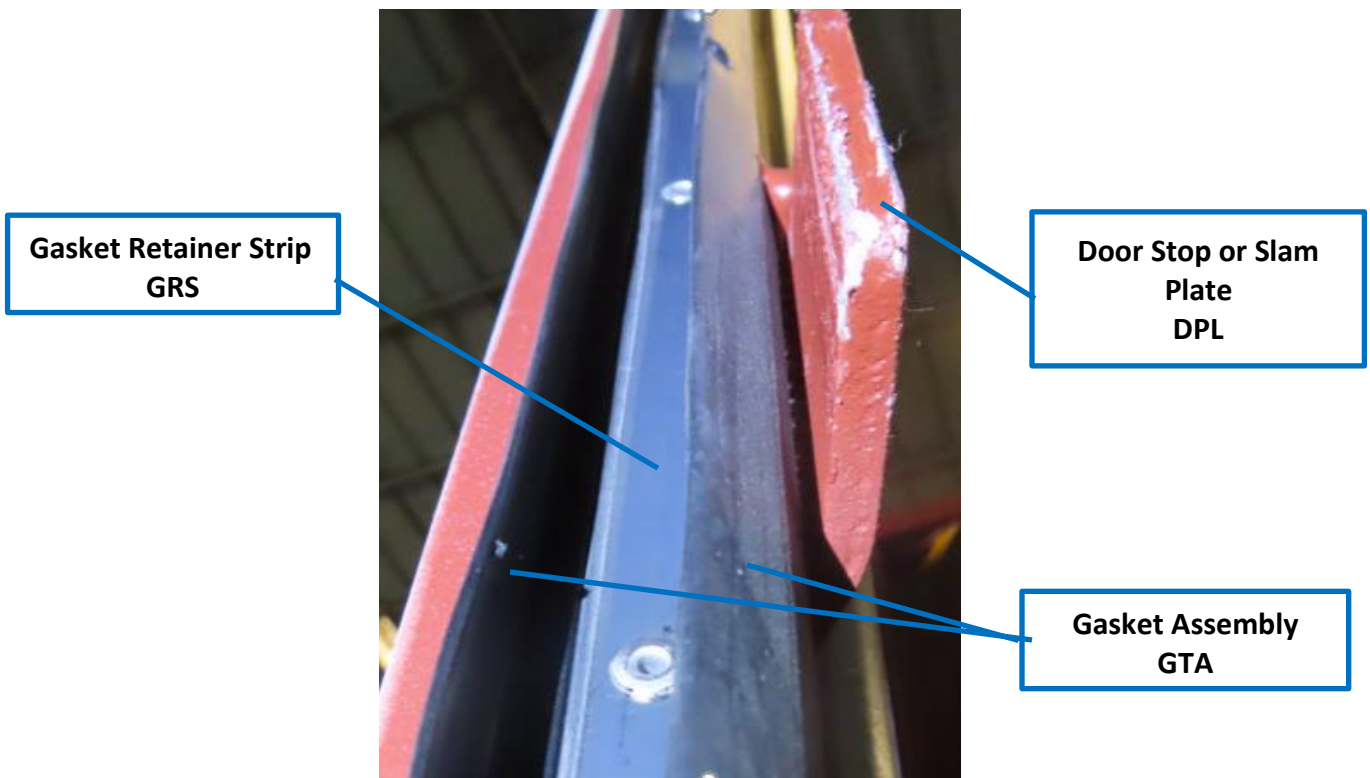

**Forklift Pocket whole
transverse section
FLT**

**Forklift Pocket Strap
FLS**

**Door Chain Hook
DRH**

**Rail Assembly
RLA**

Forklift Pocket Assembly / FLA

Forklift Pocket Strap - FLS

Forklift Pocket whole transverse section - FLT

Forklift Pocket Top Plate - FLP

**Door Retainer –
Holdback Cord/Cable
DRT**

**Door Chain Hook
DRH**

**Hinge Blade
HGB**

**Door Stop or Slam
Plate
DPL**

**Consolidated Data
Plate
MPD**

**Gasket Assembly
GTA**

**Gasket Retainer Strip
GRS**

- Door frame assembly / DFA
 - Door Stiffener centerline edge - DSC
 - Door Stiffener hinge Side Edge - DSH
 - Door Stiffener bottom edge - DSB
 - Door Stiffener top - DST
- Corner Post Assembly / CPA
 - Corner Post Inner Piece - CPI
 - Corner Post Outer Piece - CPO