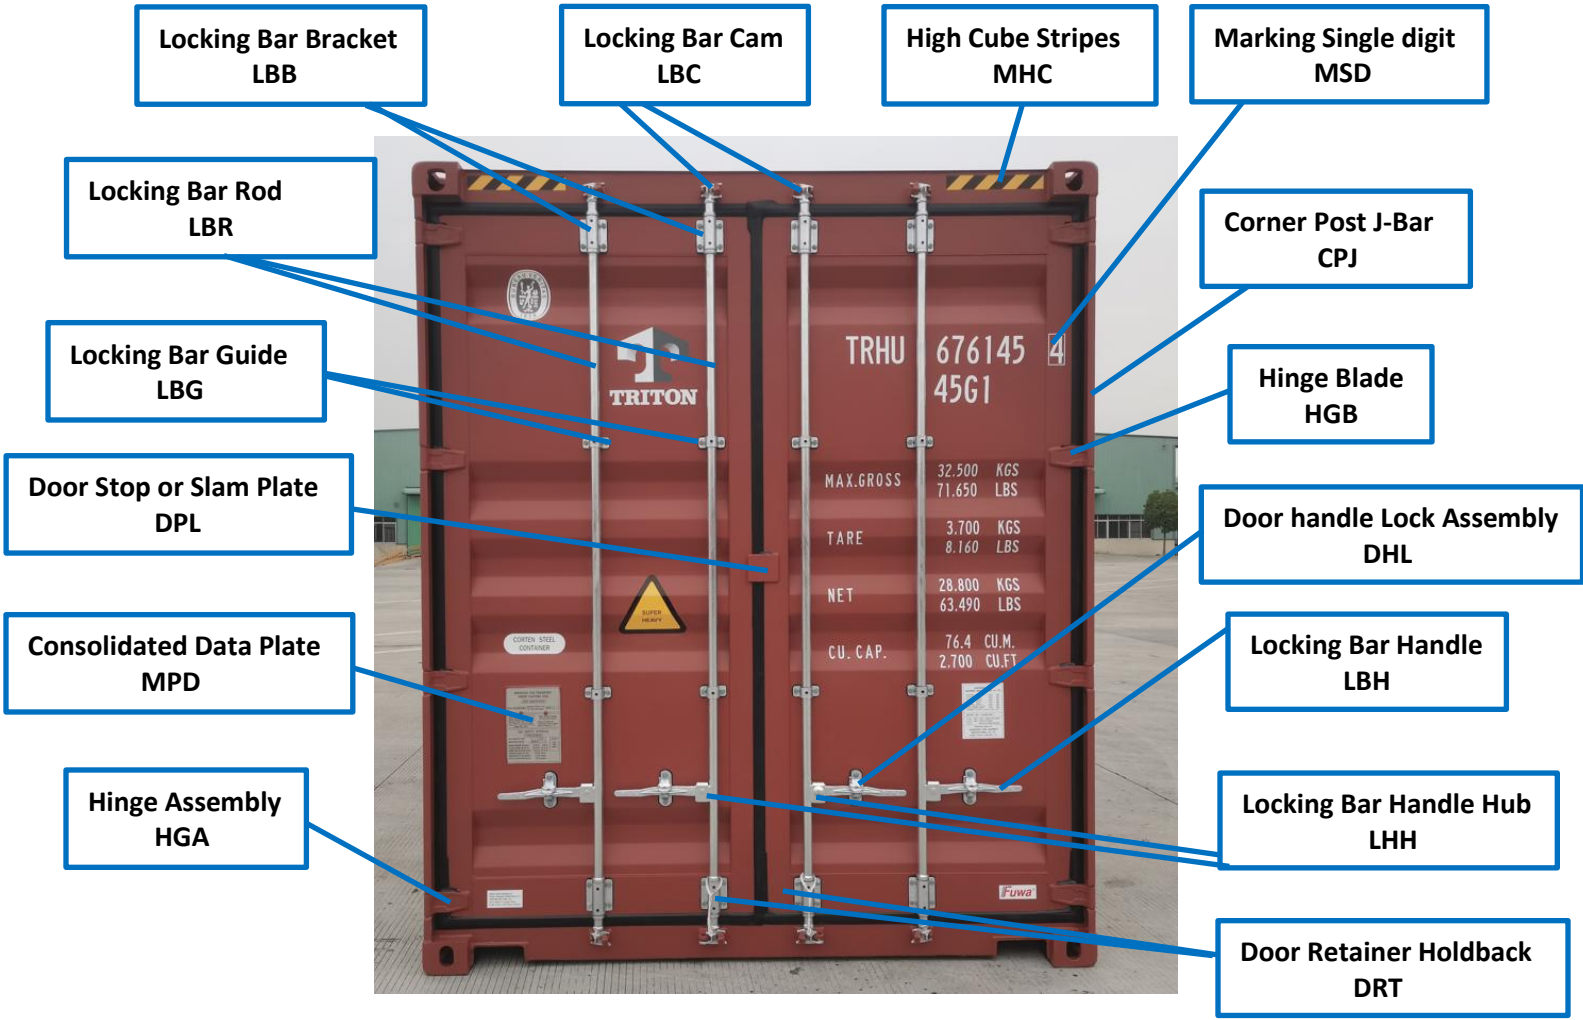

**Forklift Pocket whole
transverse section
FLT**

**Forklift Pocket Strap
FLS**

**Door Chain Hook
DRH**

**Rail Assembly
RLA**

Forklift Pocket Assembly / FLA

Forklift Pocket Strap - FLS

Forklift Pocket whole transverse section - FLT

Forklift Pocket Top Plate - FLP

**Door Retainer –
Holdback Cord/Cable
DRT**

**Door Chain Hook
DRH**

**Hinge Blade
HGB**

**Door Stop or Slam
Plate
DPL**

**Consolidated Data
Plate
MPD**

**Gasket Assembly
GTA**