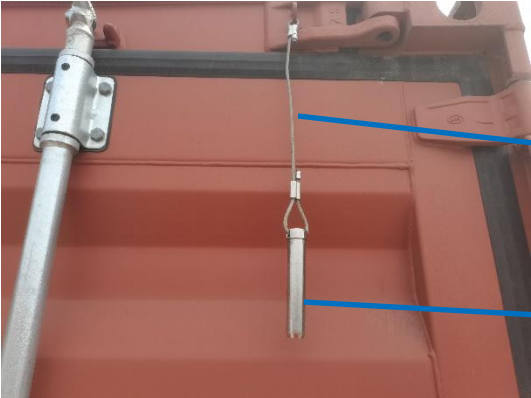

**TNG
Tarpaulin Grommet**

**TIC
TIR Cord**

**TIR
TIR Cord Ring**

**TNG
Tarpaulin Grommet**

TIR
TIR Cord Ring

RWB
Water Box / Drain Pan

RBO
Roof Bow

RBO
Roof Bow

RBH
Roof Bow Holder

RBH
Roof Bow Holder

**TNA
Tarpaulin Assembly**

**RBH
Roof Bow Holder**

**RBO
Roof Bow**

**TNS
Tarpaulin - Customs Sealing Point**

**TNS
Tarpaulin - Customs Sealing Point**

RRT
Removable/Swinger Header

HPC
Header Pin Chain

HRP
Header Pin

HPC
Header Pin Chain

HRP
Header Pin

RHH
Swinger Header Hinge

RRT
Removable/Swinger Header

RHH
Swinger Header Hinge

**HPC
Header Pin Chain**