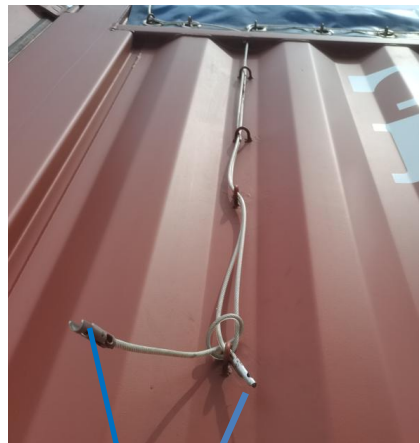

RBH
Roof Bow Holder

RBH
Roof Bow Holder

**TNA
Tarpaulin Assembly**

**RBH
Roof Bow Holder**

**RBO
Roof Bow**

**TNS
Tarpaulin - Customs Sealing Point**

**TNS
Tarpaulin - Customs Sealing Point**

RRT
Removable/Swinger Header

HPC
Header Pin Chain

HRP
Header Pin

HPC
Header Pin Chain

HRP
Header Pin

RHH
Swinger Header Hinge

RRT
Removable/Swinger Header

RHH
Swinger Header Hinge

**HPC
Header Pin Chain**