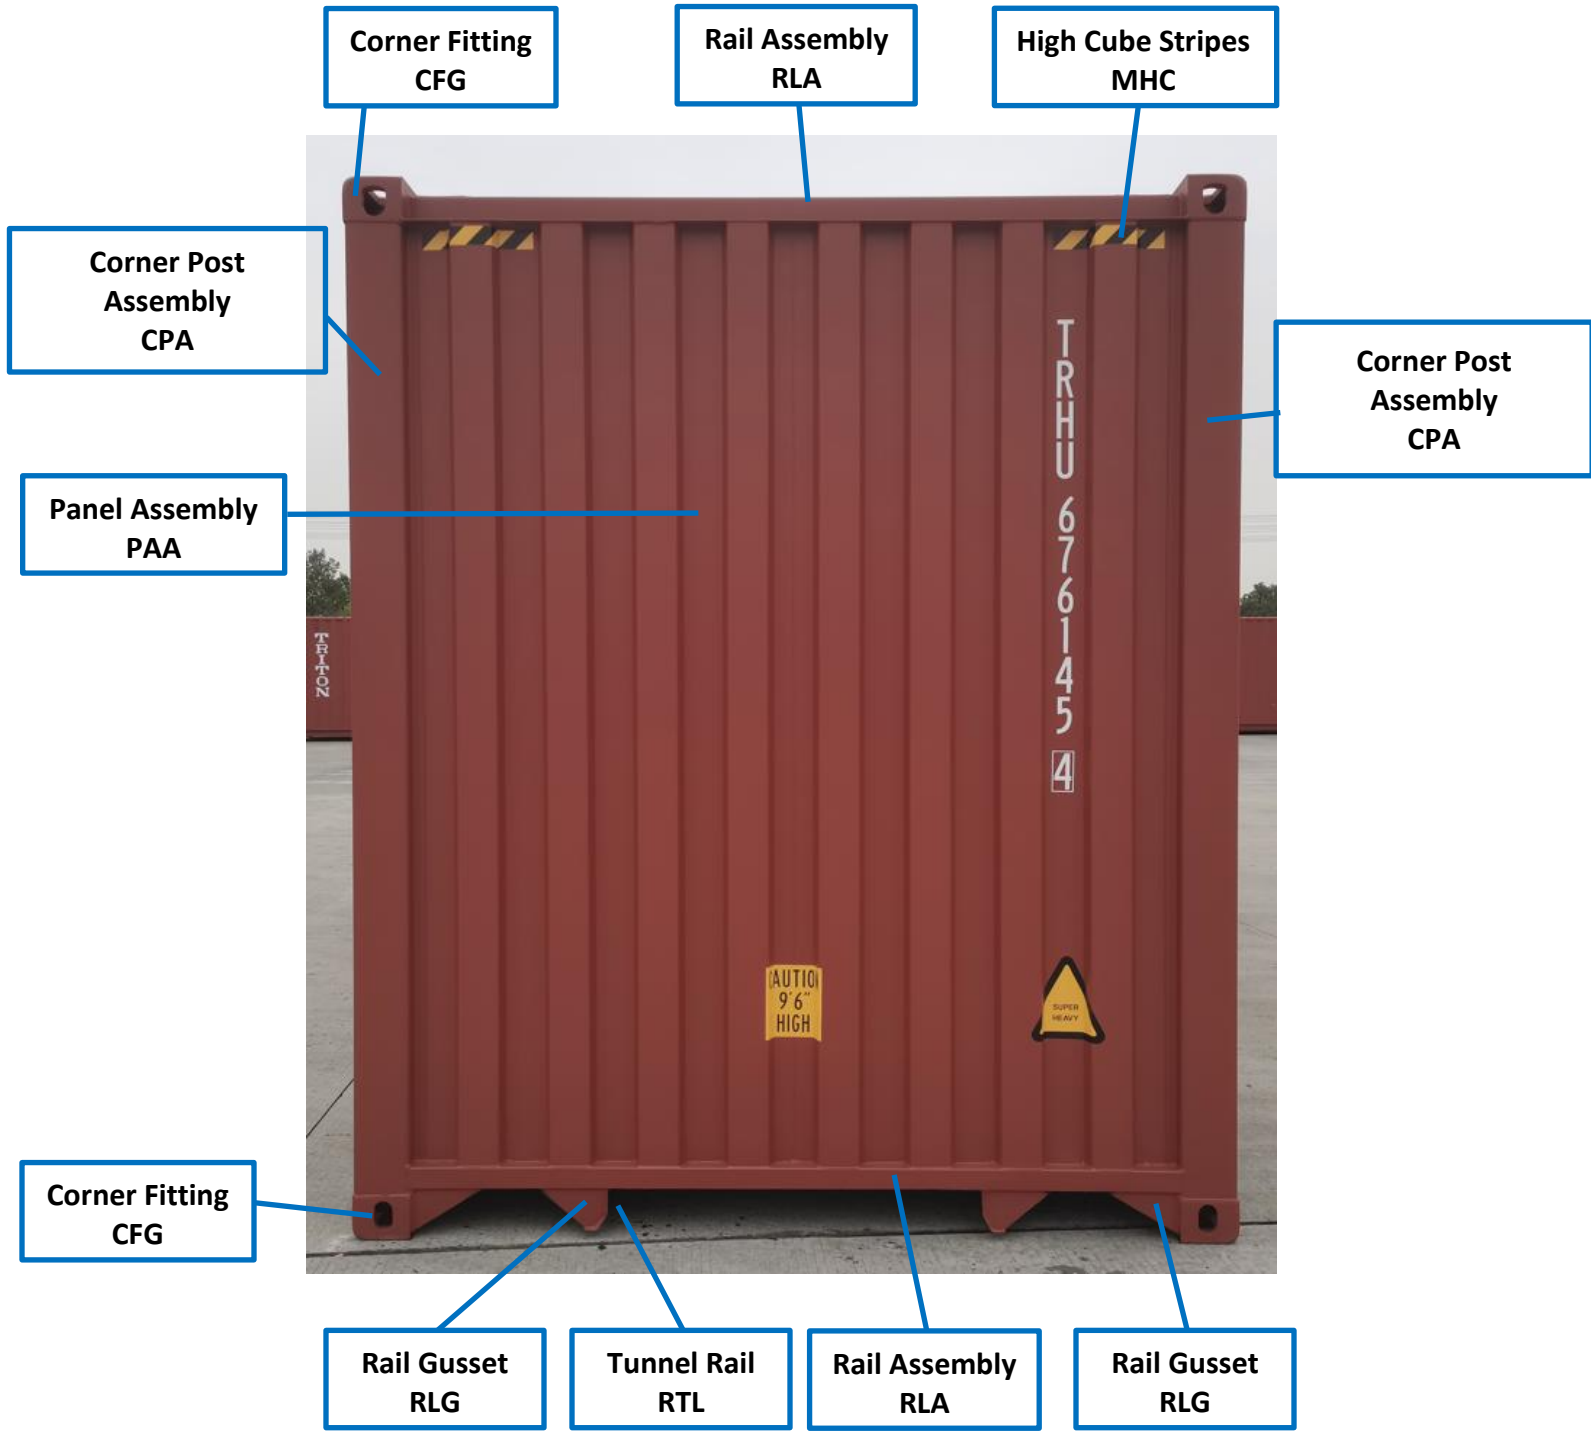

Forklift Pocket Top Plate - FLP

**Door Retainer –
Holdback Cord/Cable
DRT**

**Door Chain Hook
DRH**

**Hinge Blade
HGB**

**Door Stop or Slam
Plate
DPL**

**Consolidated Data
Plate
MPD**

**Gasket Assembly
GTA**