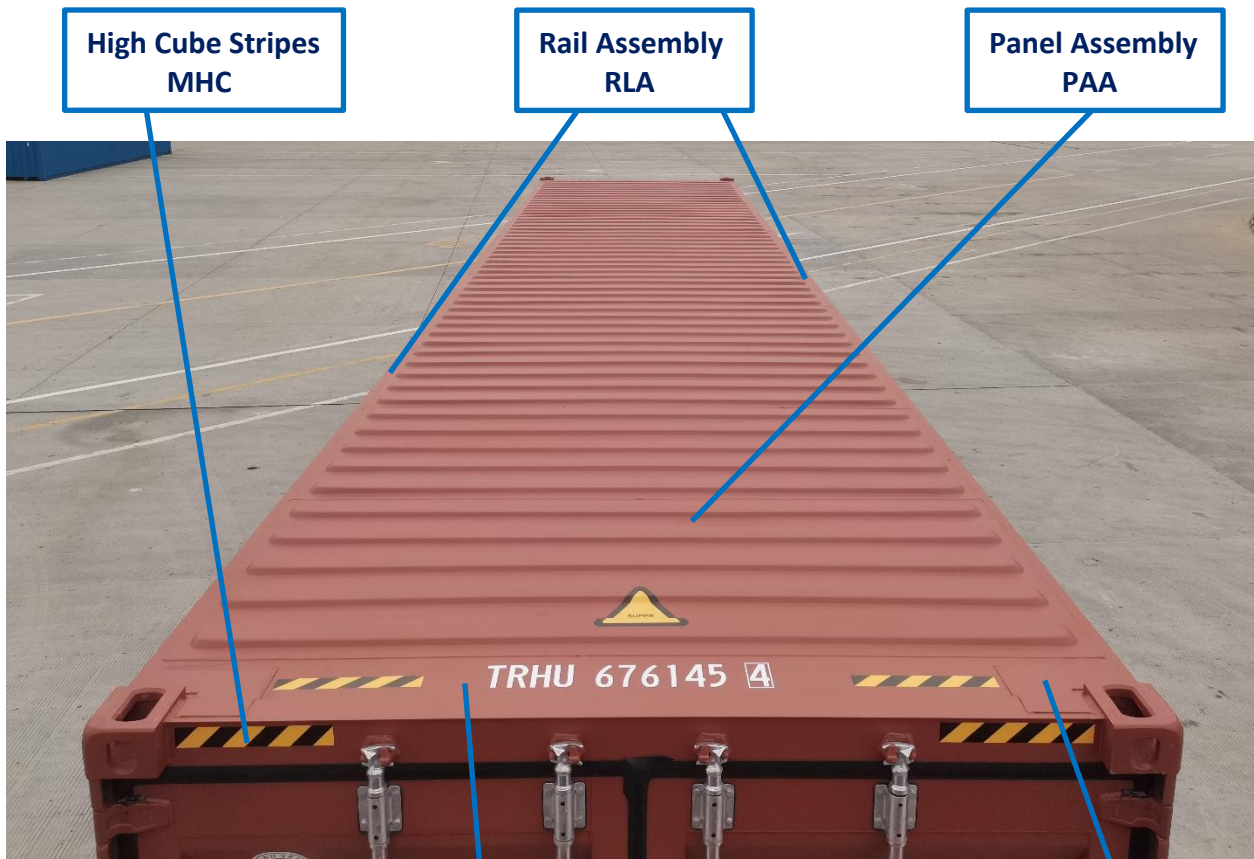

EQUIPMENT CODE STANDARD “ECS”

Revised 11 June 2025

Dry Van Container – component codes, reference guide.

Luiz Gonçalves
technical@iiicl.org

**Mass Markings
MMI**

**Serial Number
& Check Digit
MSN**

**Size & Type
Markings
MST**

**Height Markings
MHT**

**UIC Decal
MUI**

**Height Caution Markings
MCH**

**Header Extension Plate
HEP**

**Roof Corner Gusset
RCG**

**High Cube Stripes
MHC**

**Cam Keeper
RCK**

**Rail Assembly
RLA**