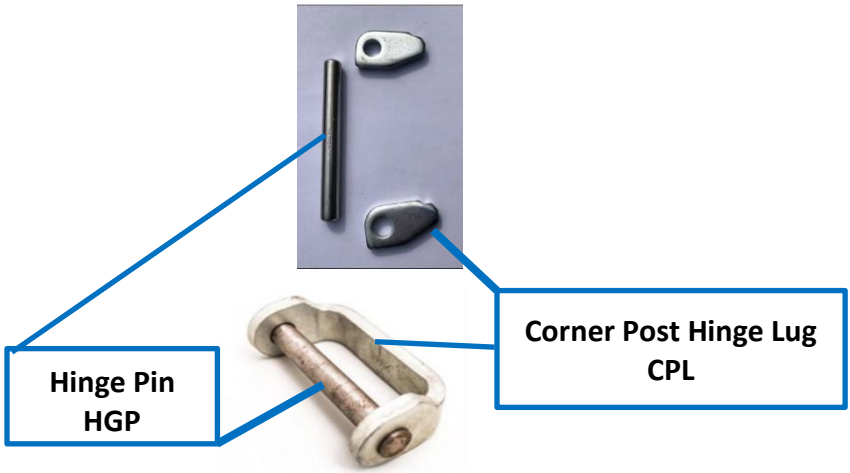

**Forklift Pocket whole
transverse section
FLT**

**Forklift Pocket Strap
FLS**

**Door Chain Hook
DRH**

**Rail Assembly
RLA**

Forklift Pocket Assembly / FLA

Forklift Pocket Strap - FLS

Forklift Pocket whole transverse section - FLT

Forklift Pocket Top Plate - FLP

**Door Retainer –
Holdback Cord/Cable
DRT**

**Door Chain Hook
DRH**

**Hinge Blade
HGB**

**Door Stop or Slam
Plate
DPL**

**Consolidated Data
Plate
MPD**

**Gasket Assembly
GTA**

**Gasket Retainer Strip
GRS**

- Door frame assembly / DFA
 - Door Stiffener centerline edge - DSC
 - Door Stiffener hinge Side Edge - DSH
 - Door Stiffener bottom edge - DSB
 - Door Stiffener top - DST
- Corner Post Assembly / CPA
 - Corner Post Inner Piece - CPI
 - Corner Post Outer Piece - CPO