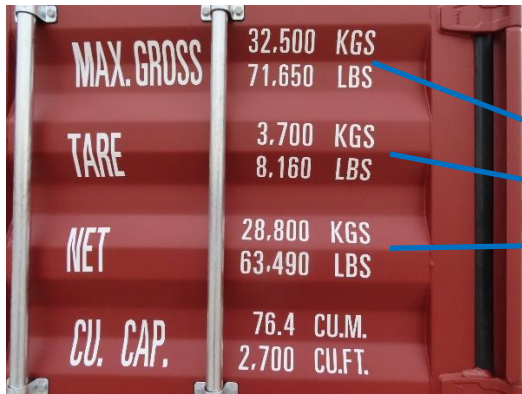

**Mass Markings
MMI**

**Serial Number
& Check Digit
MSN**

**Size & Type
Markings
MST**

**Height Markings
MHT**

**UIC Decal
MUI**

**Height Caution Markings
MCH**