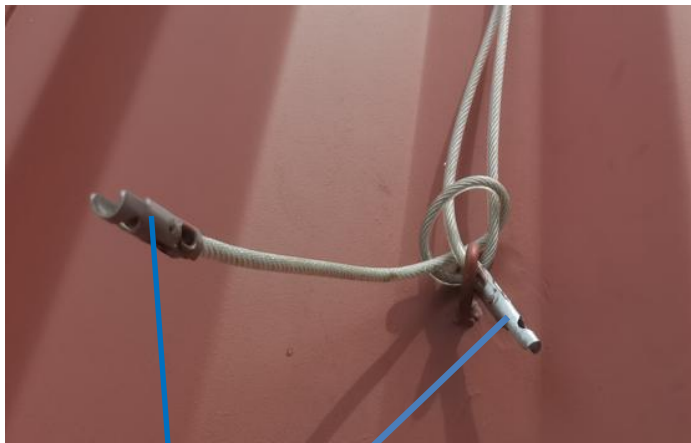

RBH
Roof Bow Holder

RBH
Roof Bow Holder

**TNA
Tarpaulin Assembly**

**RBH
Roof Bow Holder**

**RBO
Roof Bow**

**TNS
Tarpaulin - Customs Sealing Point**

**TNS
Tarpaulin - Customs Sealing Point**

RRT
Removable/Swinger Header

HPC
Header Pin Chain

HRP
Header Pin

HPC
Header Pin Chain

HRP
Header Pin

RHH
Swinger Header Hinge

RRT
Removable/Swinger Header

RHH
Swinger Header Hinge

**HPC
Header Pin Chain**